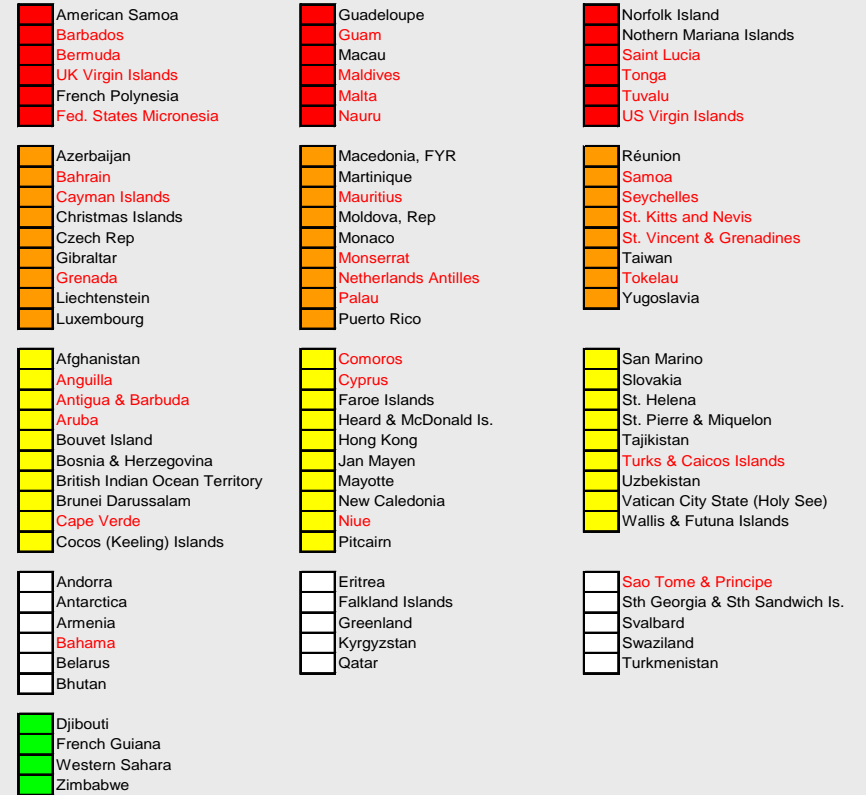

EVI CLASSIFICATION FOR COUNTRIES WITH VALID SCORES (>80% DATA)

Extremely vulnerable Highly vulnerable Vulnerable At risk Resilient

EVI TRENDS FOR COUNTRIES THAT ARE DATA DEFICIENT

Extremely vulnerable Highly vulnerable Vulnerable At risk Resilient